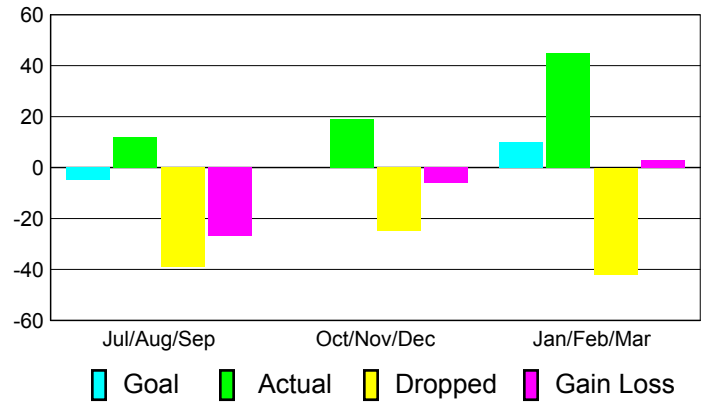

Membership Results 2010-2011

Goal, New, Dropped, Gain/Loss

Comparison of Membership Gain/Loss

Current Year Compared to the Previous Year