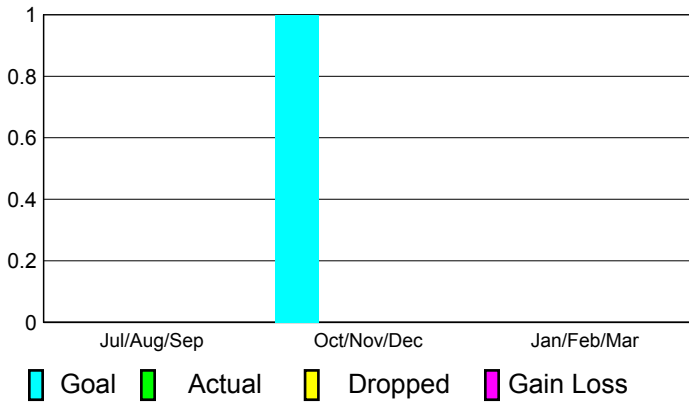

2010-2011 GMT Reports for District (or Undistricted) **District 39 W OREGON**

GMT: **DANA M BIGGS**

Location: **OREGON**

GMT CA: **1**

CLUBS

**Club Results
2010-2011**

**Clubs
2009-2010**

Month	New Club Goal	Actual New Clubs	Actual Dropped Clubs	Gain/Loss of Clubs	Gain/Loss of Clubs
Jul/Aug/Sep	0	0	0	0	0
Oct/Nov/Dec	1	0	0	0	0
Jan/Feb/Mar	0	0	0	0	0
Totals	1	0	0	0	0

Club Results 2010-2011

Goal, New, Dropped, Gain/Loss

Comparison of Club Gain/Loss

Current Year Compared to the Previous Year