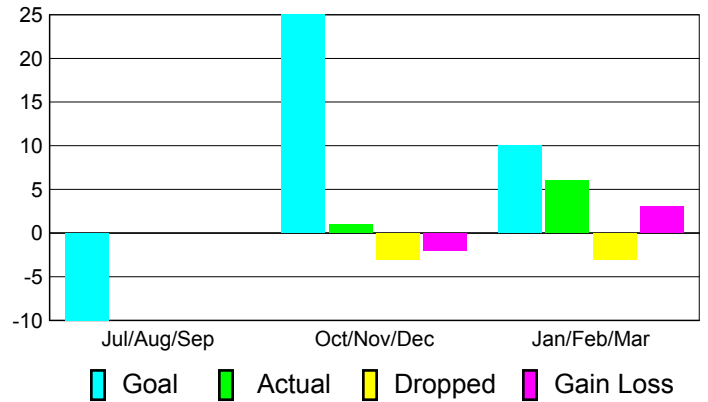

Membership Results 2010-2011

Goal, New, Dropped, Gain/Loss

Comparison of Membership Gain/Loss

Current Year Compared to the Previous Year