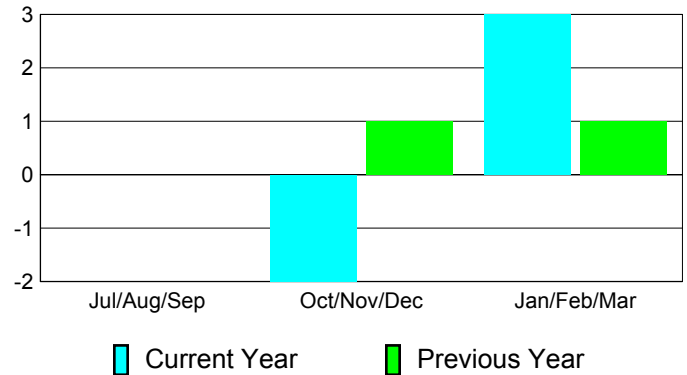

Goal, New, Dropped, Gain/Loss

Comparison of Club Gain/Loss

Current Year Compared to the Previous Year

YTD Status Quo Clubs 2010-2011

Status Quo Clubs Compared to Status Quo Members

MEMBERSHIP

**Membership Results
2010-2011**

**Membership
2009-2010**

Month	Net Memb Goal	Actual New Memb	Actual Dropped Memb	Gain/Loss of Memb	Gain/Loss of Memb
Jul/Aug/Sep	-10	0	0	0	0
Oct/Nov/Dec	25	1	-3	-2	1
Jan/Feb/Mar	10	6	-3	3	1
Totals	25	7	-6	1	2

Membership Results 2010-2011

Goal, New, Dropped, Gain/Loss

Comparison of Membership Gain/Loss

Current Year Compared to the Previous Year

Gender Comparison 2010-2011

Jul/Aug/Sep

Oct/Nov/Dec

Jan/Feb/Mar